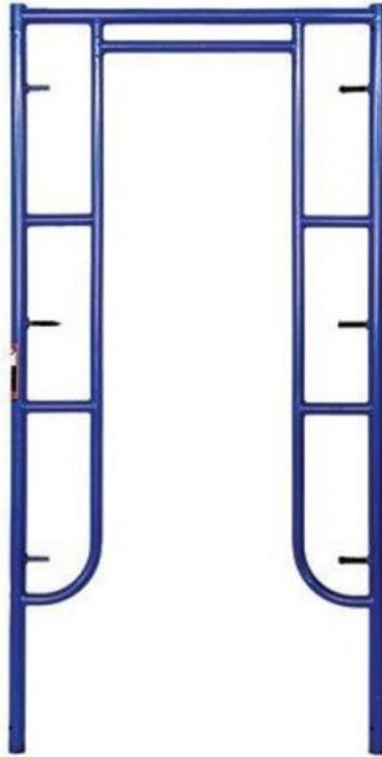

### Product Description:

The **Fabricated Narrow Step Ladder Frame Steel Scaffolding System** is lightweight and sturdy, designed for use in tight spaces. With **cross braces** for added stability, it is perfect for confined areas, offering easy setup and movement. Ideal for small-scale construction or maintenance, this system ensures maximum safety and reliability.

### Technical Parameters:

name	Size(W*H)	Materials	surface
Walk Through Frame	4*5'7"(1219*1700mm)	Q195 /Q235/Q355B	Powder Coated
	5*6'4"(1524*1930mm)		
	5*4'(1524*1219mm)		
	5*6'4"(1524*1930mm)		
	5*6'7"(1524*2007mm)		