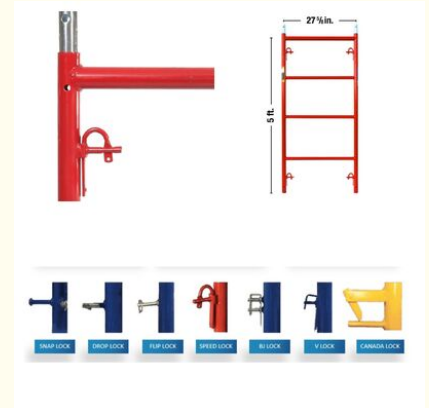

## Fabricated Narrow Step Ladder Frame Steel Scaffolding System with Cross Braces

Our Product Introduction

for more products please visit us on [bythaiscaff.com](http://bythaiscaff.com)

### Product Specification

- Features: Easy To Assemble And Disassemble
- Stability: High
- Surface Treatment: Powder Coating
- Safety: High
- Durability: Long-lasting And Sturdy
- Weight: Lightweight
- Load Capacity: 1000kg
- Material: Steel
- Size: Various Sizes Available
- Component: Frame, Joint Pin, Base Plate, Screw Jack, Etc.
- Easy Installation: Yes
- Usage: Indoor/Outdoor

### Product Description:

The **Fabricated Narrow Step Ladder Frame Steel Scaffolding System** is lightweight and sturdy, designed for use in tight spaces. With **cross braces** for added stability, it is perfect for confined areas, offering easy setup and movement. Ideal for small-scale construction or maintenance, this system ensures maximum safety and reliability.