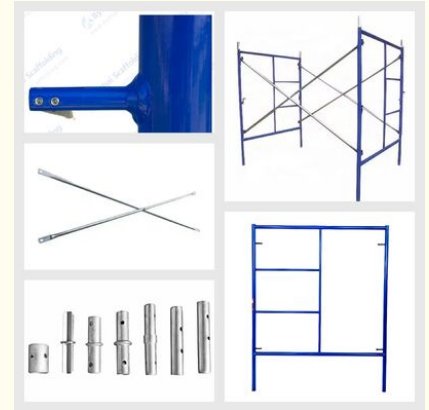

Construction Access Equipment H Type Steel Blue Red Masonry Frame Scaffolding Price

Our Product Introduction

for more products please visit us on bythaiscaff.com

Basic Information

- Place of Origin: China
- Brand Name: Bythai
- Certification: SGS
- Model Number: BT04
- Minimum Order Quantity: 1000pcs
- Price: 18.9-28.9
- Packaging Details: Bundle
- Delivery Time: 15-30 Working Days
- Payment Terms: L/C, T/T
- Supply Ability: 5000t/Month

Product Specification

- Features: Easy To Assemble And Disassemble
- Stability: High
- Surface Treatment: Powder Coating
- Safety: High
- Durability: Long-lasting And Sturdy
- Weight: Lightweight
- Load Capacity: 1000kg
- Material: Steel
- Size: Various Sizes Available
- Component: Frame, Joint Pin, Base Plate, Screw Jack, Etc.
- Easy Installation: Yes
- Usage: Indoor/Outdoor

More Images

Product Description

Product Description:

The Construction Access Equipment H Type Steel Blue Red Masonry Frame Scaffolding provides a versatile and cost-effective solution for masonry and construction projects. Featuring a robust H-type steel frame and a striking blue and red finish, this scaffolding system ensures safety and ease of use. It is designed for fast assembly, offering both stability and accessibility in a wide range of construction environments. A reliable choice for contractors on a budget.

Features:

Product Name: Frame System Scaffolding

Surface Treatment: Powder Coating

Reusability: Yes

Safety: High

Flexibility: High

Color: Steel, Painted Color

Ladder Frame: Yes, for Frame System Structuring