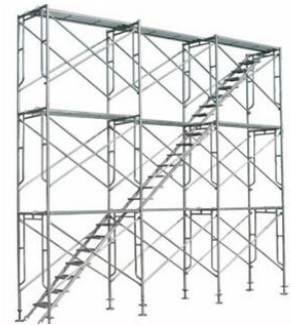

Product Specification

- Features: Easy To Assemble And Disassemble
- Stability: High
- Surface Treatment: Powder Coating
- Safety: High
- Durability: Long-lasting And Sturdy
- Weight: Lightweight
- Load Capacity: 1000kg
- Material: Steel
- Size: Various Sizes Available
- Component: Frame, Joint Pin, Base Plate, Screw Jack, Etc.
- Easy Installation: Yes
- Usage: Indoor/Outdoor

Bythai Scaffolding