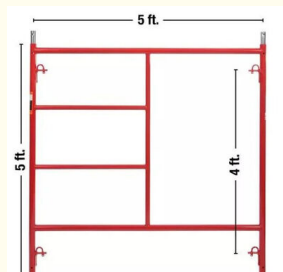

More Images